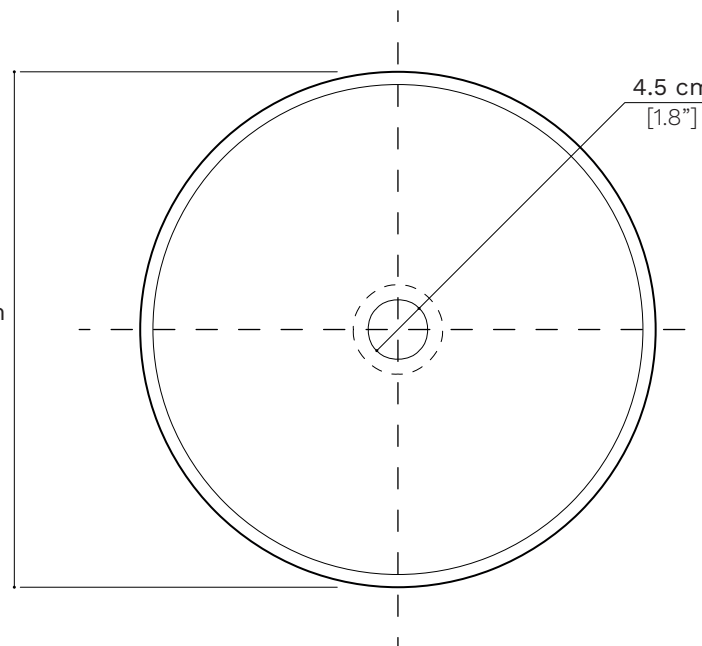

Candy 0200

terzofoco

Specific weight 8 kg

TYPE OVERTOP SEMI INSERT INSERT

12 cm
[4.7"]

36 cm
[14.2"]

40.5 cm
[15.9"]

REVERSIBLE

Our Style Center has created a product that allows the final customer to porter Choose the configuration you prefer, the sink can be mounted both on the decorated side and on the smooth side, with the same attention to detail.