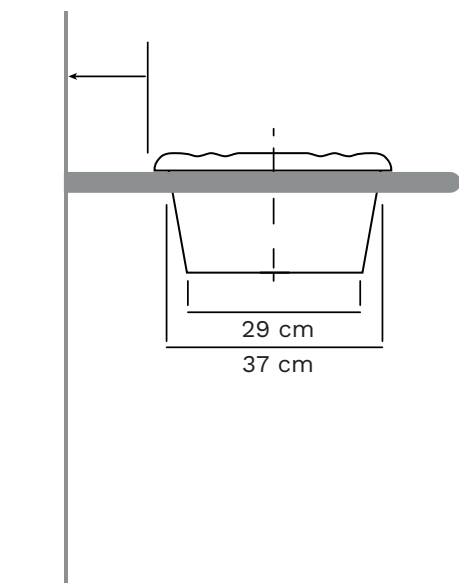

Old America

terzofoco

Specific weight 7.6 kg

TYPE OVERTOP SEMI INSERT INSERT

REVERSIBLE

Our Style Center has created a product that allows the final customer to porter Choose the configuration you prefer, the sink can be mounted both on the decorated side and on the smooth side, with the same attention to detail.