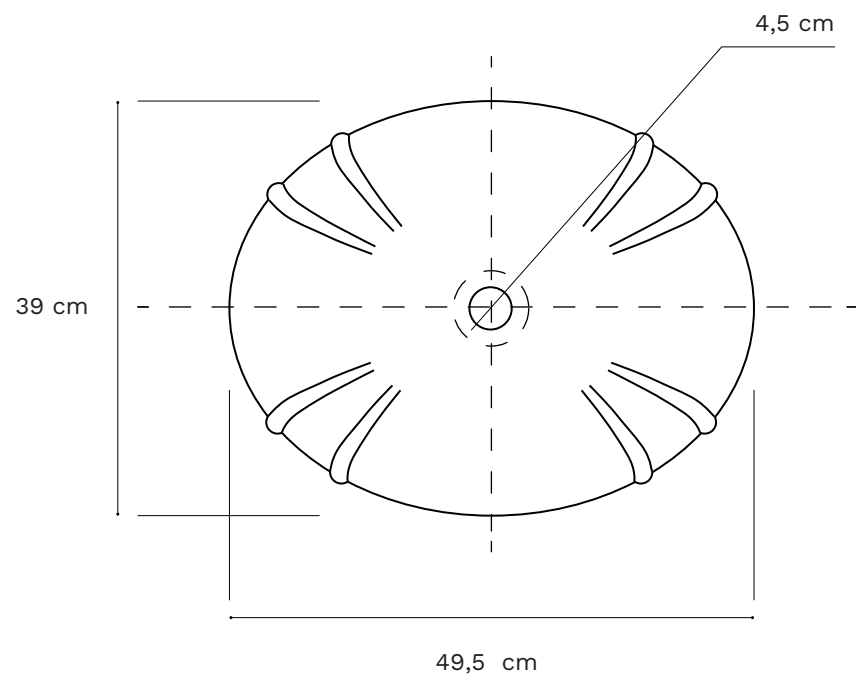

Old America

terzofoco

Specific weight 7.6 kg

TYPE OVERTOP SEMI INSERT INSERT

REVERSIBLE

Our Style Center has created a product that allows the final customer to porter Choose the configuration you prefer, the sink can be mounted both on the decorated side and on the smooth side, with the same attention to detail.