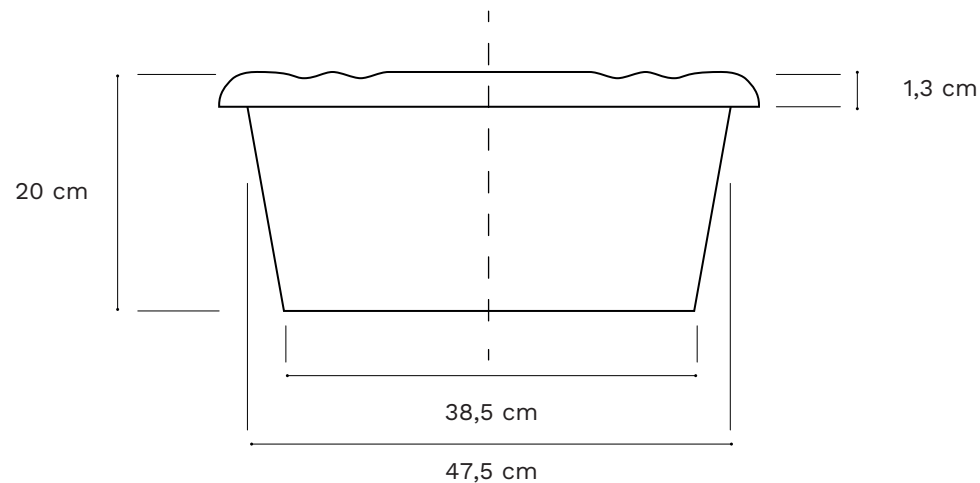

Old America

terzofoco

Specific weight 7.6 kg

TYPE OVERTOP SEMI INSERT INSERT

REVERSIBLE

Our Style Center has created a product that allows the final customer to porter Choose the configuration you prefer, the sink can be mounted both on the decorated side and on the smooth side, with the same attention to detail.