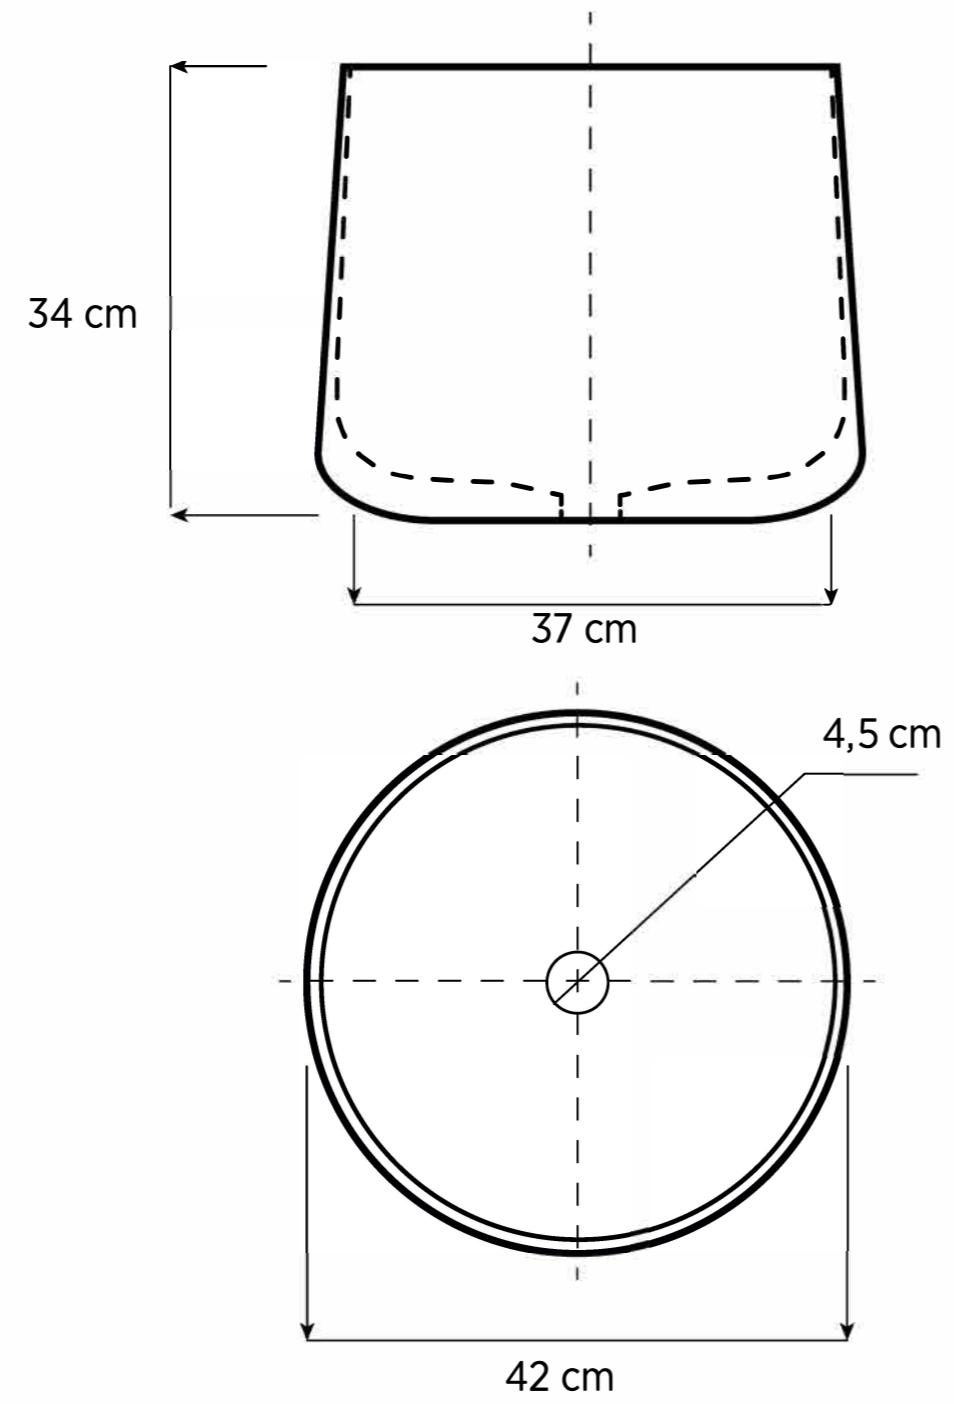

terzofoco

GIARA

BOX SIZE*

L: 56 cm
P: 56 cm
H: 40 cm

* Tolerance +/- 2%

BOX SIZE*	TYPE	CARE INSTRUCTIONS	UNIQUESS
<p>L: 56 cm P: 56 cm H: 40 cm</p>	<p>✓ OVERTOP SEMI INSERT INSERT</p>	<p>In order to preserve the appearance and durability of the product, never use abrasive sponges, hydrochloric or acetic acids, ammonia or metal silicates.</p>	<p>Many products are made of technical Ceramic glazing or natural, woods, or metals,. Beacuse of natural variations, and/or handmade procesof the products, slight differences are expeted and are not deemed manufacturing defects.</p>