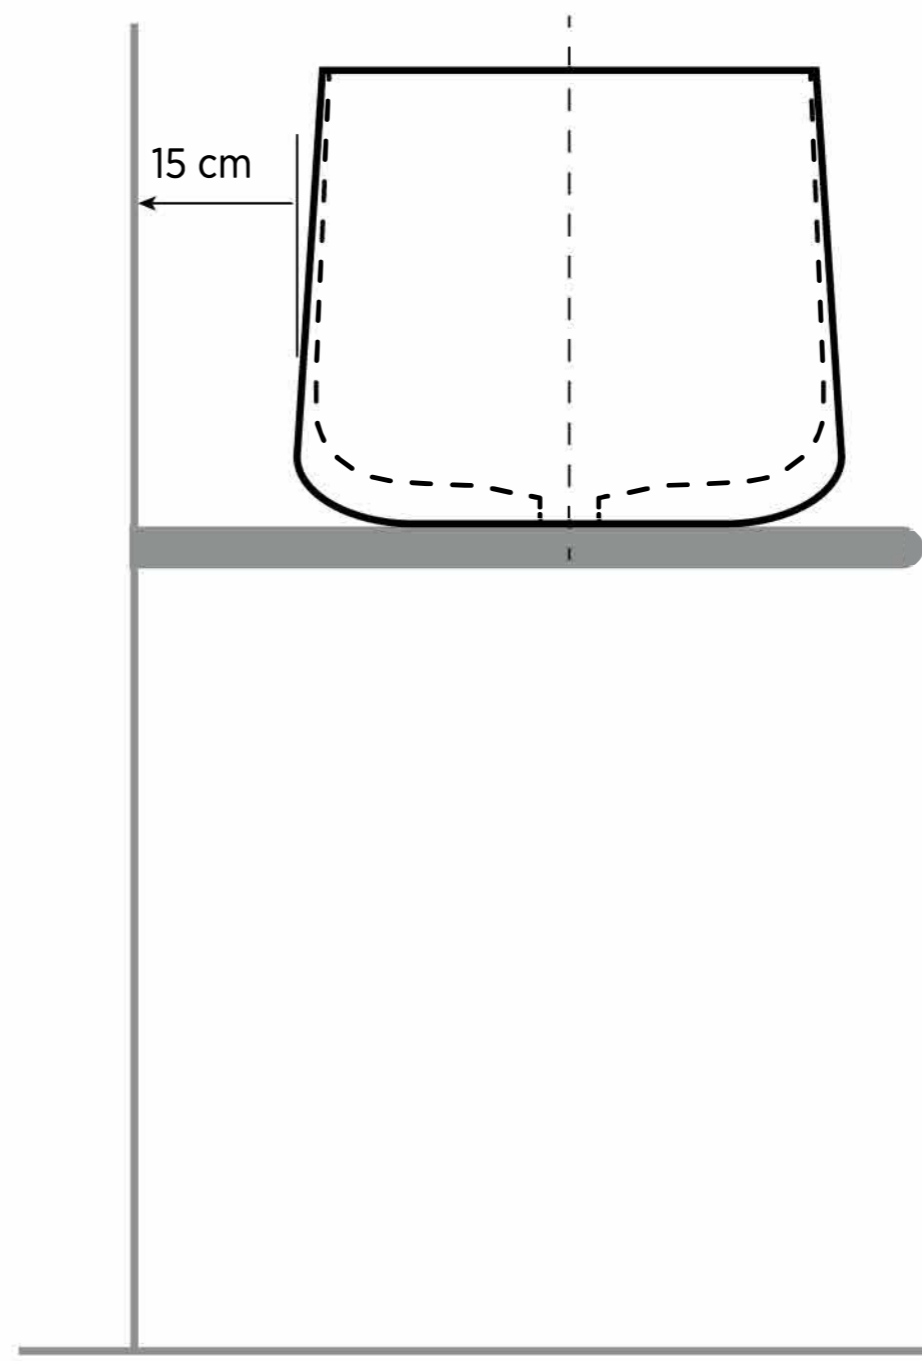

terzofoco

GIARA

BOX SIZE*

L: 56 cm
P: 56 cm
H: 40 cm

* Tolerance +/- 2%

BOX SIZE*	TYPE	CARE INSTRUCTIONS	UNIQUESS
<p>L: 56 cm P: 56 cm H: 40 cm</p>	<p>✓ OVERTOP SEMI INSERT INSERT</p>	<p>In order to preserve the appearance and durability of the product, never use abrasive sponges, hydrochloric or acetic acids, ammonia or metal silicates.</p>	<p>Many products are made of technical Ceramic glazing or natural, woods, or metals,. Beacuse of natural variations, and/or handmade procesof the products, slight differences are expeted and are not deemed manufacturing defects.</p>