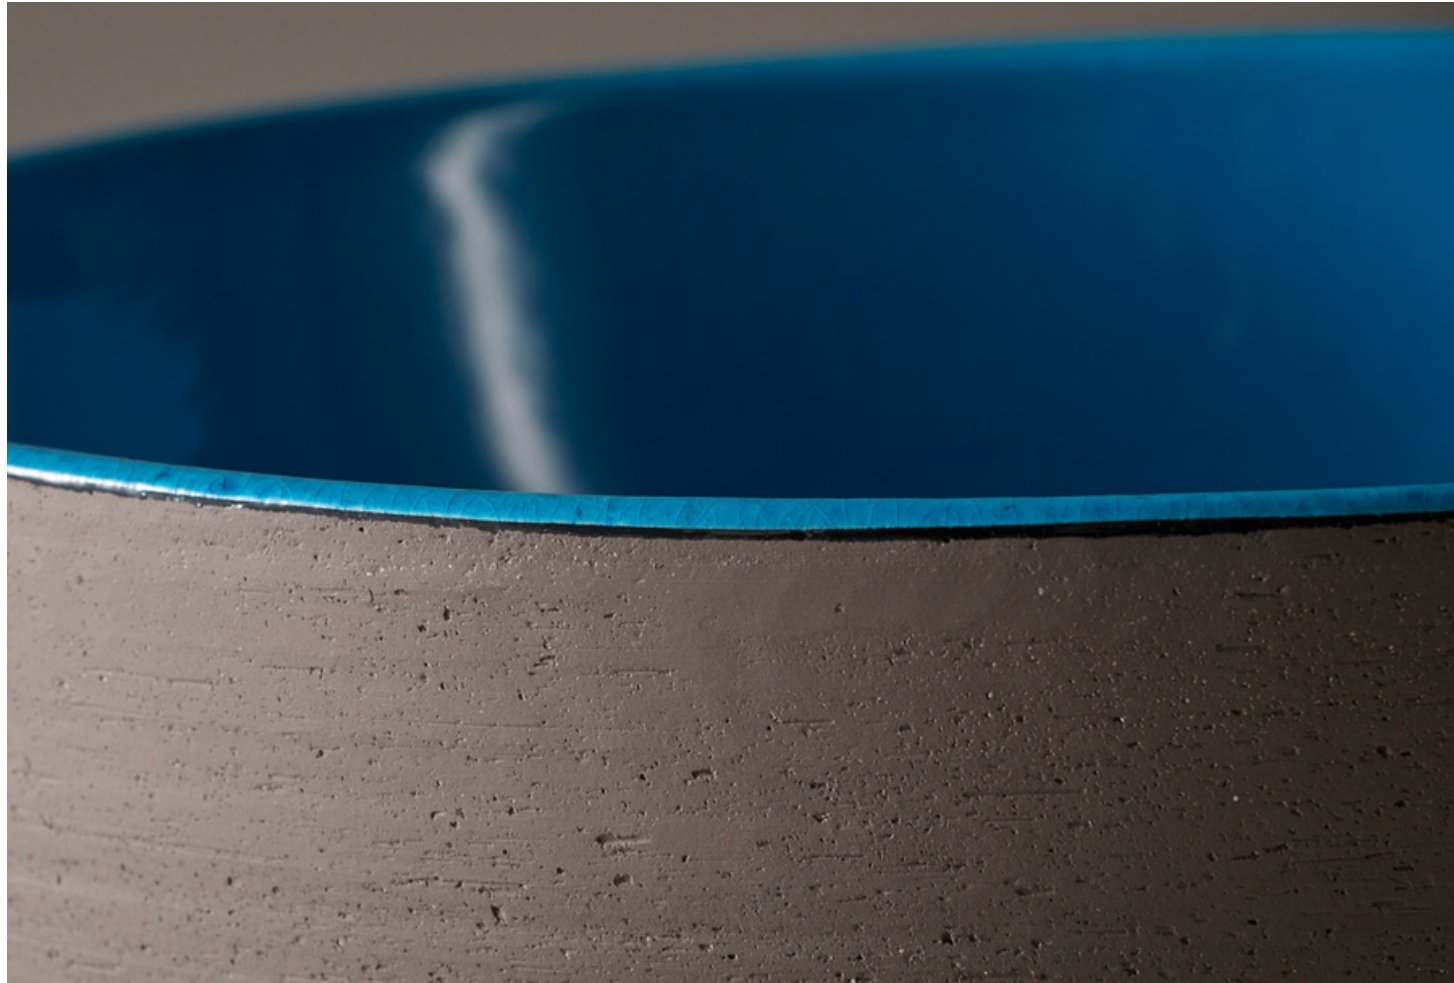

0302TN
Ciocco terra nera

Lavabo da appoggio in gres
nero tornita a mano. Interno
satinato trasparente e esterno
finitura naturale.

Above-counter wasbasin in
black gres-clay turned by hand.
Trasnparent glazed inside and
natural finishing outside.