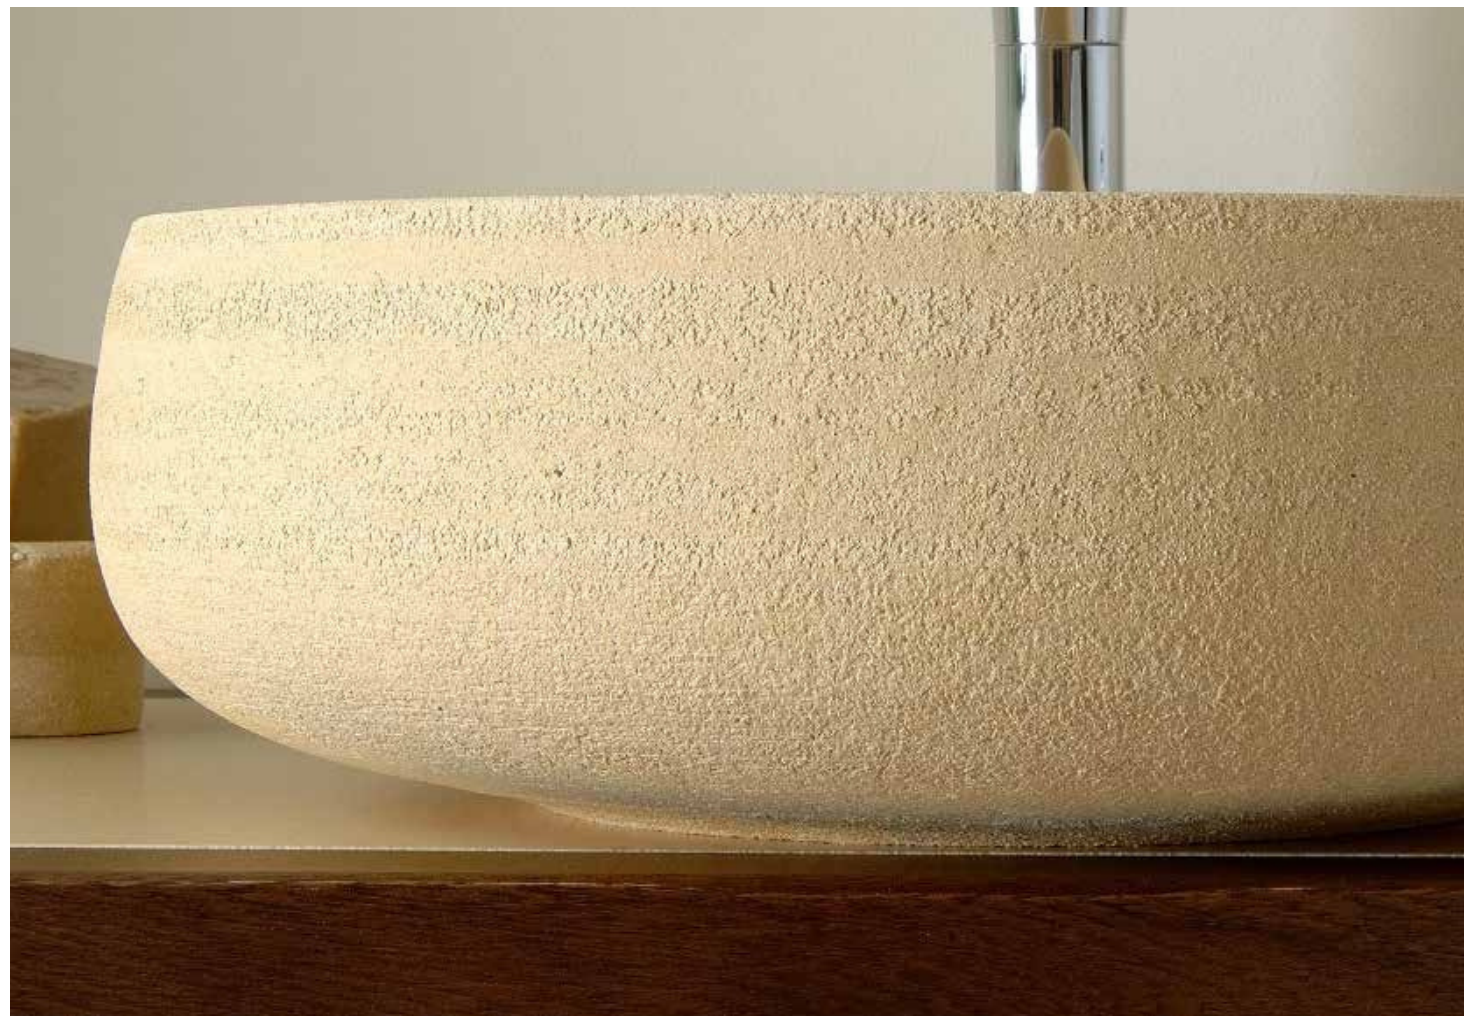

0302N
Ciocco natural