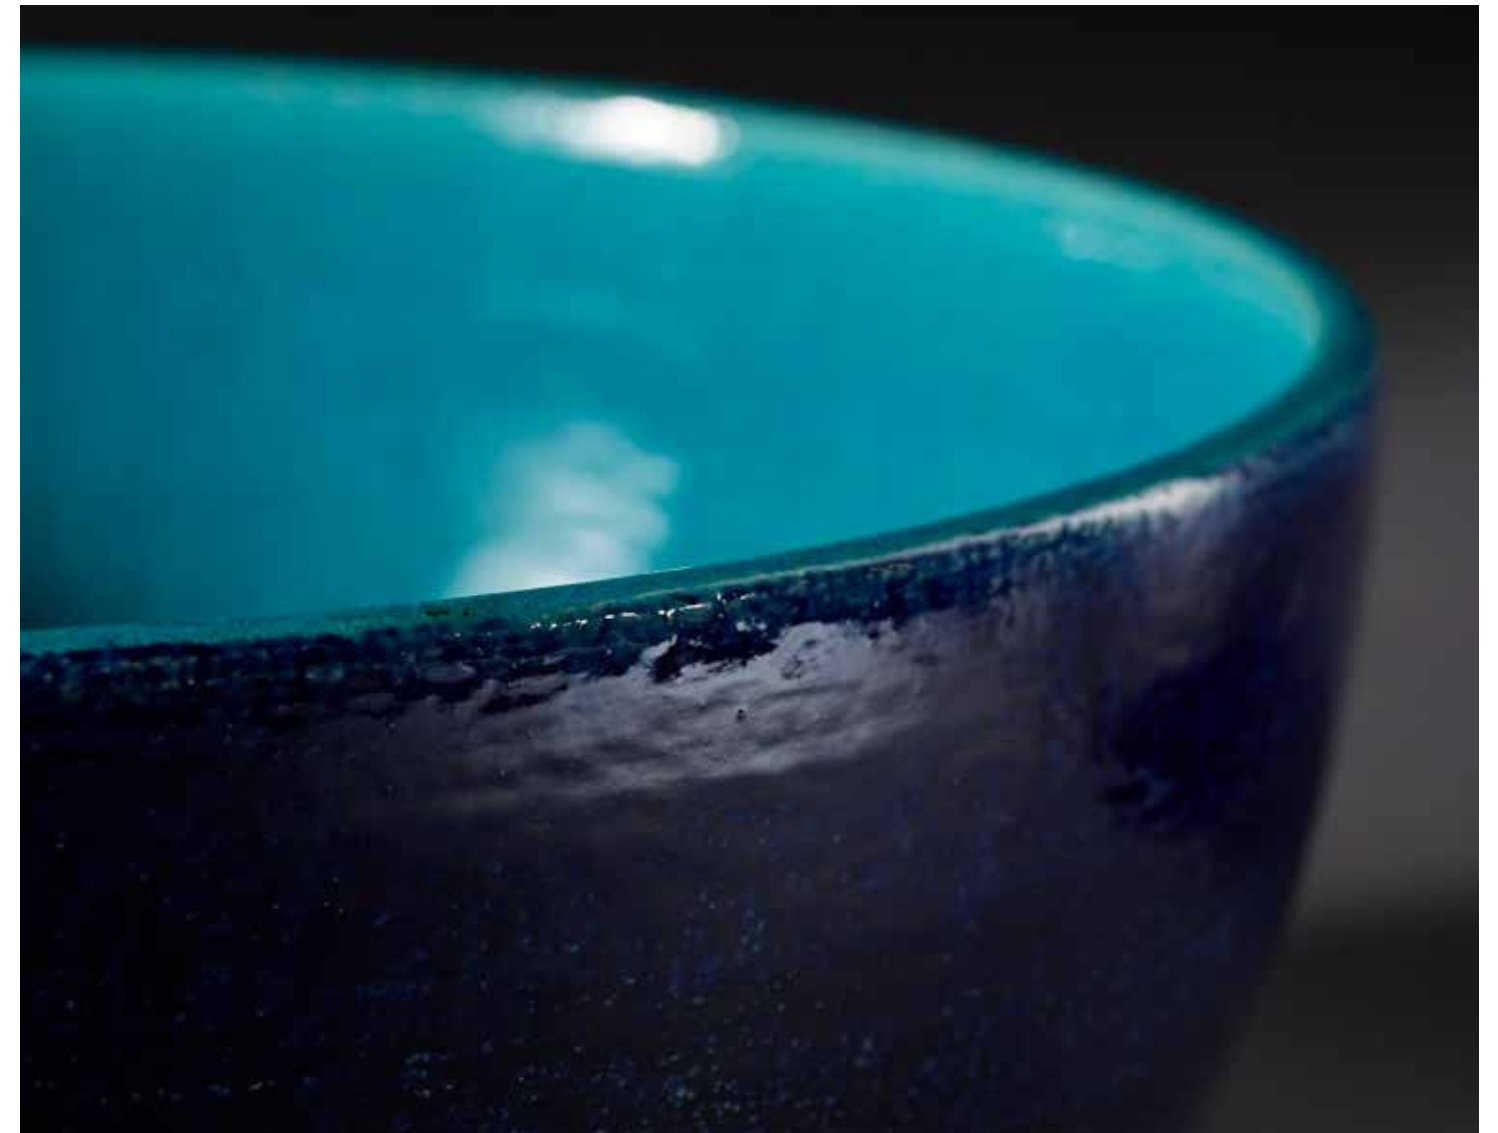

0303BP
Kylix

Lavabo sopra piano tornito a mano in raku clay. Celeste all'interno, Blu cobalto all'esterno.

Above-counter wasbasin in raku clay. Light blue inside, cobalt blu outside