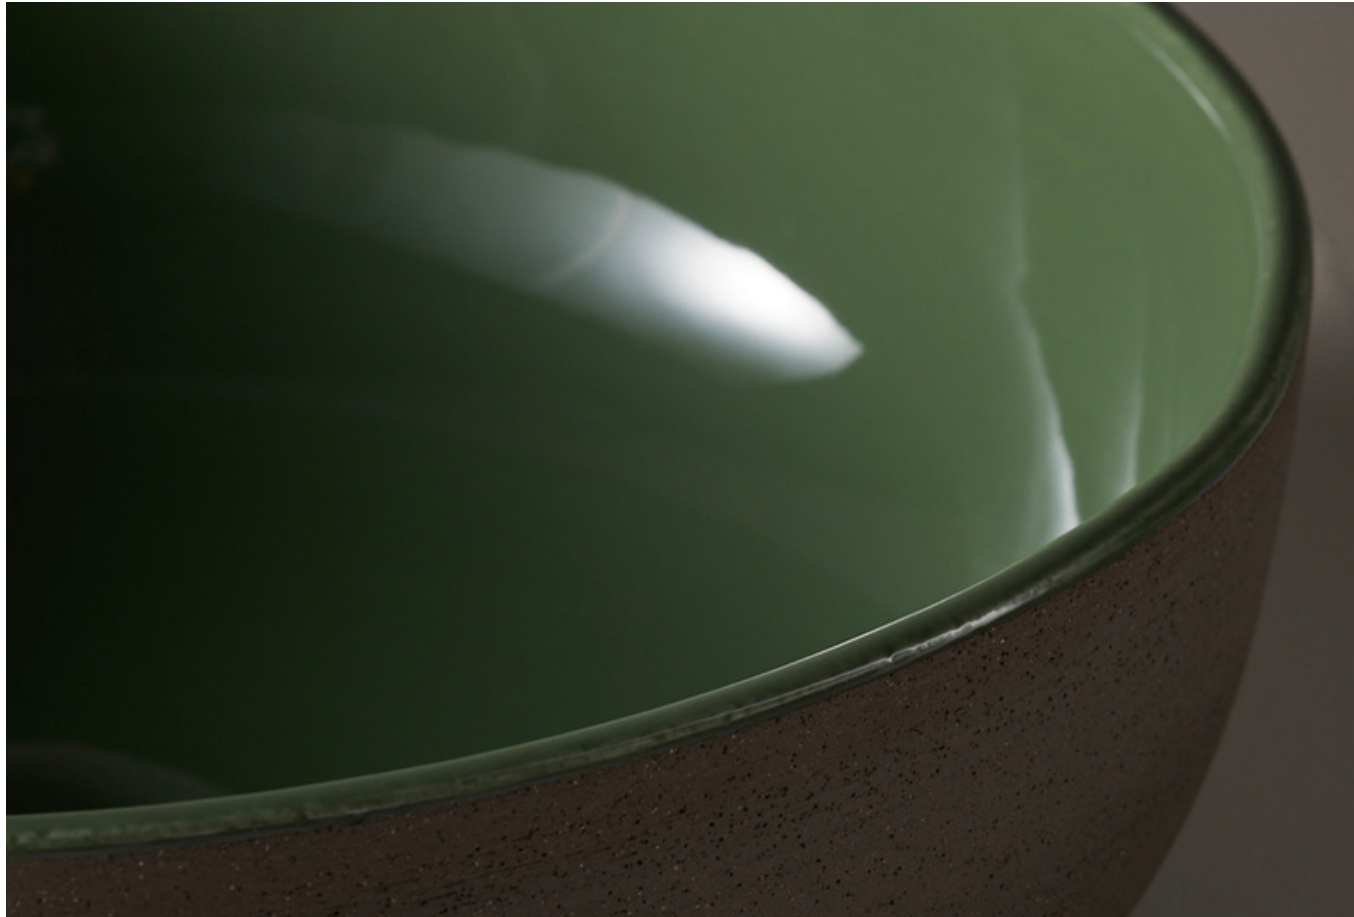

0304SG
Bocca Salvia